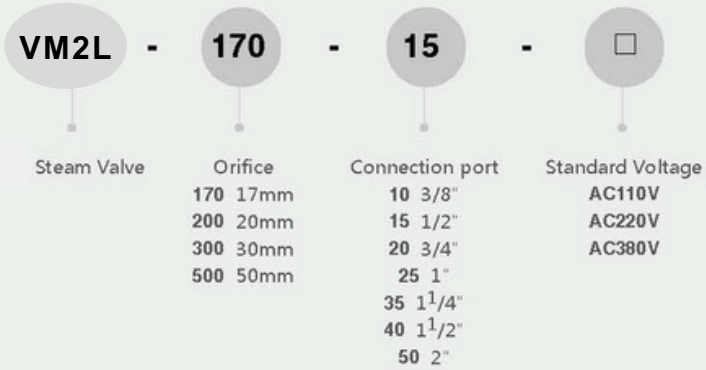

Two-position Two-way Solenoid valve

VM2L

Ordering Code

Parameters

Model	Media	Working type	Pattern	Orifice (mm)	Cv Value	Connection ports	Fluid viscosity	Working pressure (MPa)	Max. pressure (MPa)	Working temp (°C)	Rated voltage	Power	Valve body material	Seal material
VM2L170-10	Air Water Oil	Piston Type	Normally close	17	4.8	3/8"	< 20CST	0.1~1.5	2.5	-5-180	DC12-24V	DC40W AC50VA	Brass	PTFE
VM2L170-15				17	4.8	1/2"								
VM2L170-20				17	4.8	3/4"								
VM2L200-25				22	12	1"								
VM2L300-35				30	20	1 1/4"								
VM2L300-40				30	20	1 1/2"								
VM2L500-50	50	48	2"											

Overall Dimension

Model	A	B	C	D	G
VM2L170-10	125	42	146	82	3/8"
VM2L170-15	125	42	146	82	1/2"
VM2L170-20	125	42	146	82	3/4"
VM2L200-25	136	52	162	90.5	1"
VM2L300-35	148	74	185	111	1 1/4"
VM2L300-40	148	74	185	111	1 1/2"
VM2L500-50	176	94.5	223	163	2"