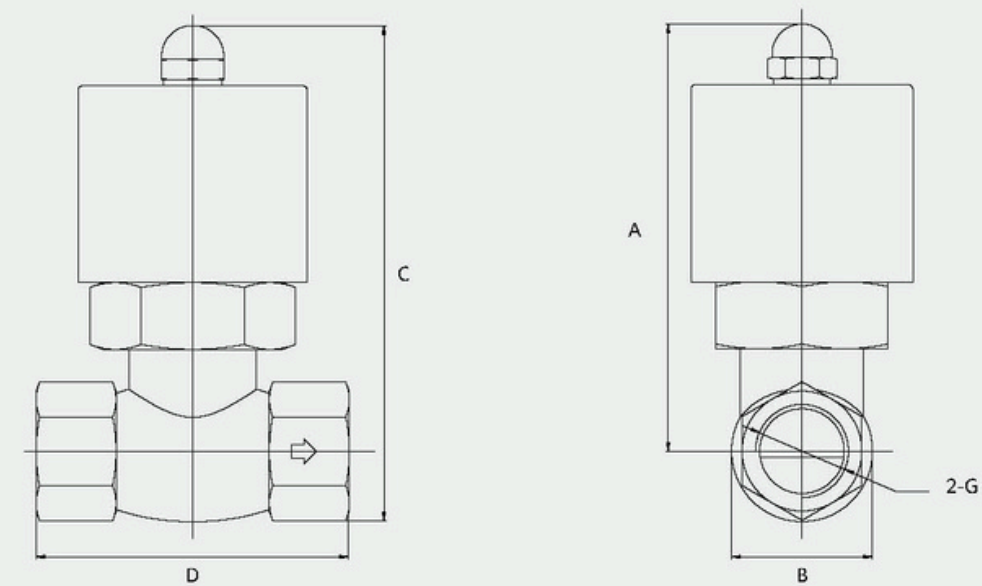

Two-position Two-way Solenoid valve

VM2L

Ordering Code

Parameters

Model	Media	Working type	Pattern	Orifice (mm)	Cv Value	Connection ports	Fluid viscosity	Working pressure (MPa)	Max. pressure (MPa)	Working temp (°C)	Rated voltage	Power	Valve body material	Seal material
VM2L170-10	Air Water Oil	Piston Type	Normally close	17	4.8	3/8"	< 20CST	0.1~1.5	2.5	-5-180	DC12-24V	DC40W AC50VA	Brass	PTFE
VM2L170-15				17	4.8	1/2"								
VM2L170-20				17	4.8	3/4"								
VM2L200-25				22	12	1"								
VM2L300-35				30	20	1 1/4"								
VM2L300-40				30	20	1 1/2"								
VM2L500-50	50	48	2"											

Overall Dimension

Model	A	B	C	D	G
VM2L170-10	125	42	146	82	3/8"
VM2L170-15	125	42	146	82	1/2"
VM2L170-20	125	42	146	82	3/4"
VM2L200-25	136	52	162	90.5	1"
VM2L300-35	148	74	185	111	1 1/4"
VM2L300-40	148	74	185	111	1 1/2"
VM2L500-50	176	94.5	223	163	2"